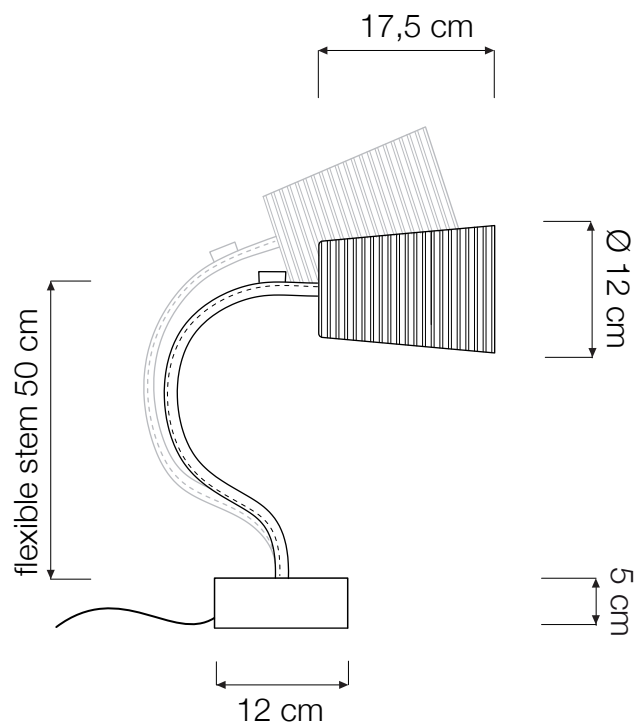

# PAINT T STRIPE

## TABLE LAMP

**Paint T stripe** (Ø 12 cm x 17,5 cm) max 30W | E14 (230V) - E12 (120V)  
LED bulbs compatible | rec. LED 6W

Led color temperature recommended:  
neutral white 4200 °K / warm white 2700 °K

### BASE/STEM COLOR

INCLUDES 200 CM CORD AND SWITCH.  
BULBS ARE NOT INCLUDED.

AVAILABLE WITH ELECTRONIC [LED DIMMER](#).

RECYCLED CARDBOARD

PROUDLY DESIGNED AND MADE  
IN ROME | ITALY

RESPONSIBLE HANDMADE  
QUALITY